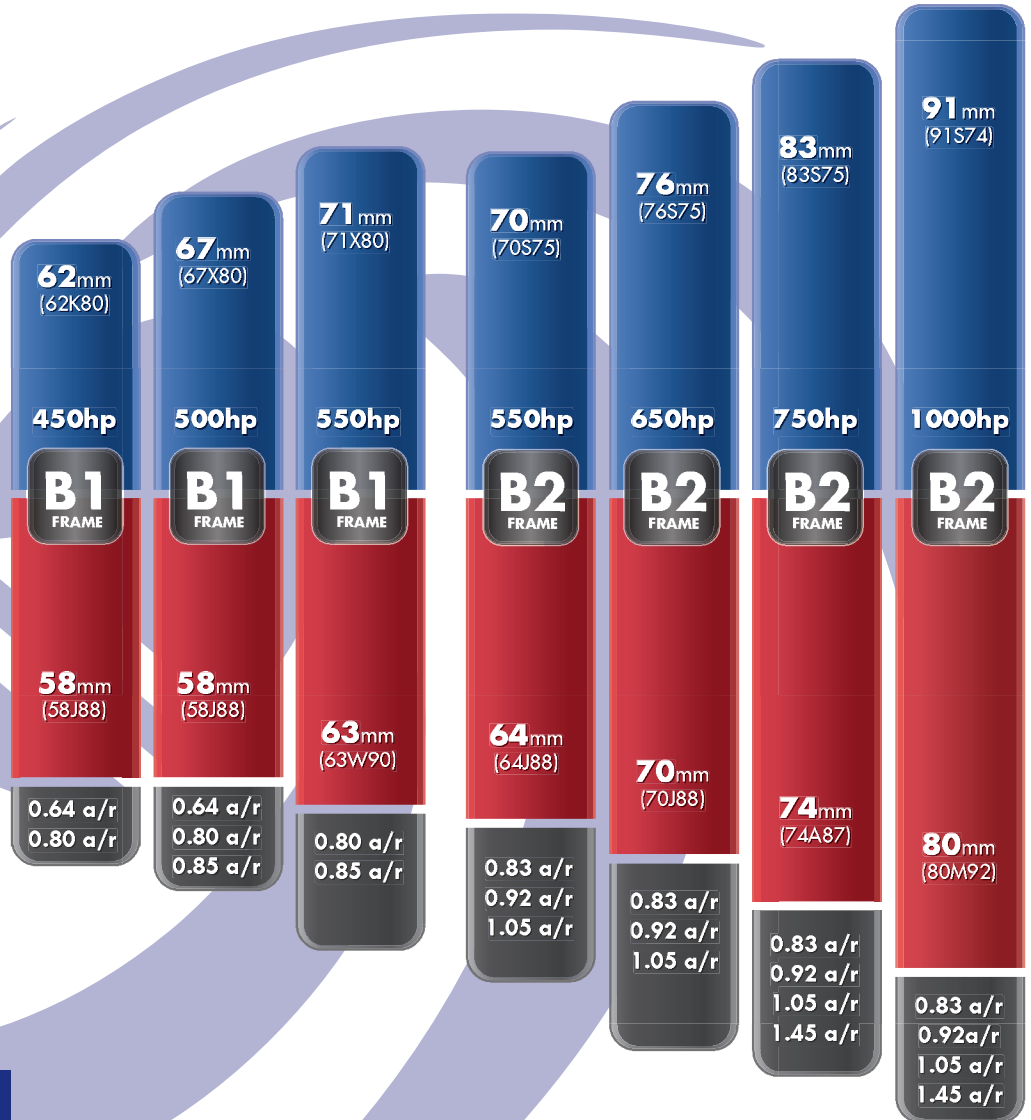

↑ Turbine Compressor ↓

Turbo Assembly
TH Assembly

Turbine Housing Configuration	TH Letter Designation	179150 11581009006	179388 11581009006					
.64 A/R, T25 flange Single Scroll, WG	A-Type							
.83 A/R, T3 flange Single Scroll, WG	B-Type				179355 12641008006	179351 12701008014	179258 12741008000	179358 12801008002
.92 A/R, T4 flange Twin Scroll, WG	C-Type				179389 12641008007	179390 12701008016	179357 12741008001	12809880000 12801019009
1.05 A/R, T4 flange Twin Scroll, Non-WG	D-Type				179391 12641019016	179392 12701019047	179393 12741019002	179394 12801019001
.85 A/R, T25 flange Single Scroll, WG	F-Type		11589880034 11581008000	11639880005 11631008000				
.85 A/R, V-Band Inlet Single Scroll, WG	F-Type		11589880035 11581008001	11639880006 11631008001				
.80 A/R, T4 flange Twin Scroll, WG	G-Type	11589880036 11581008002	11589880037 11581008002	11639880002 11631008002				
1.45 A/R, T4 flange Twin Scroll, Non-WG	H-Type						Sold as loose housing only 12741008003	Sold as loose housing only 12801008006
.85 A/R, V-Band Inlet Single Scroll, Non-WG	I-Type		Sold as loose housing only 11581008003	Sold as loose housing only 11631008003