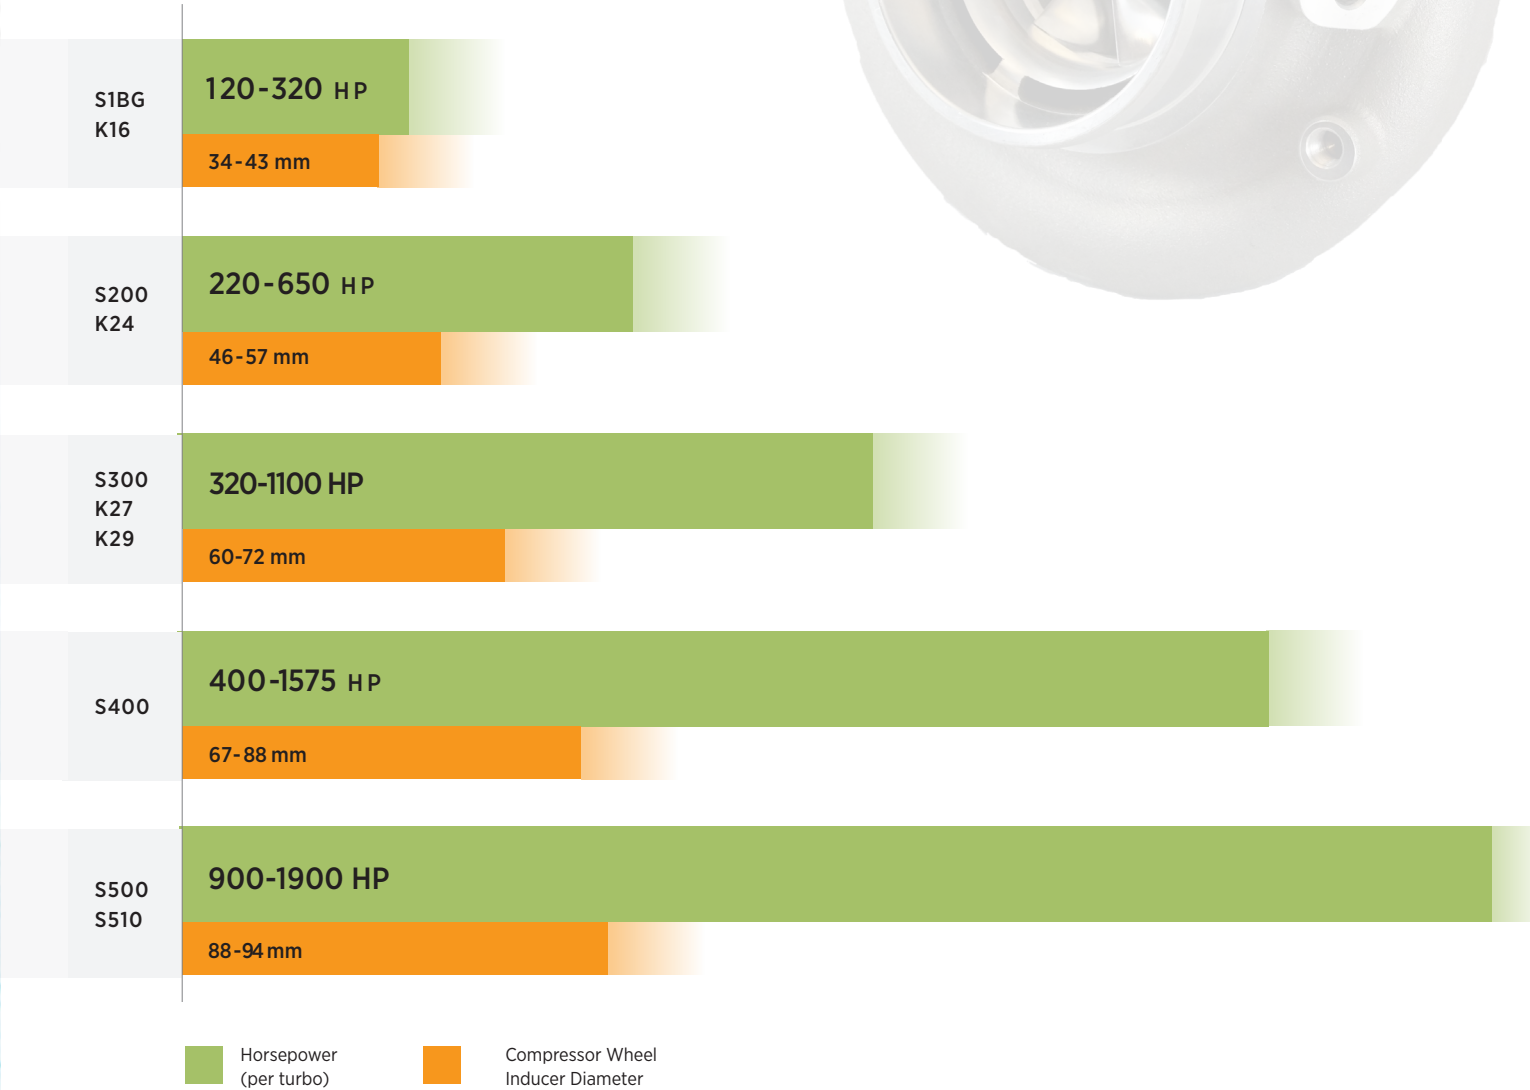

AIRWERKS SERIES TURBOCHARGER APPLICATION RANGE

Application details can be found in the BorgWarner performance turbo catalog located in the "Download" section at borgwarnerboosted.com